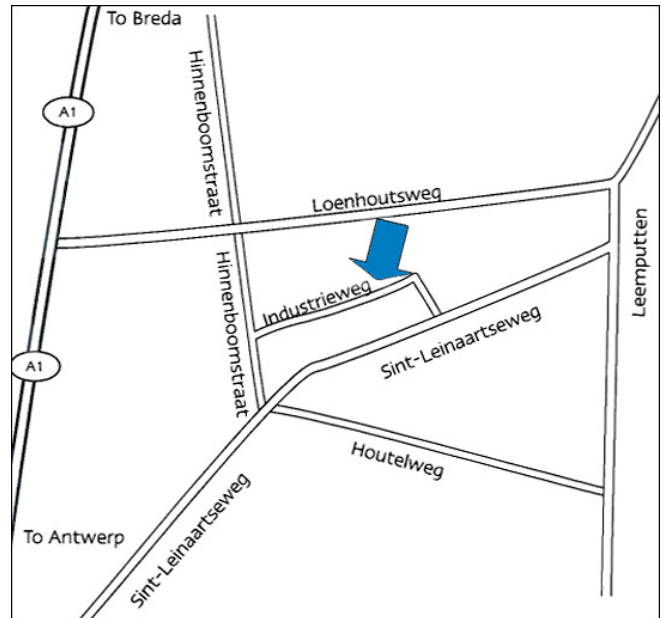

Route Description

Smurfit Kappa Interbox

Industrieweg 17
2320 Hoogstraten
Belgium
Phone: +32 (0)3 314 71 20
Fax: +32 (0) 3 314 46 68

From Brussels you can reach Smurfit Kappa Interbox as follows:

- Take the motorway E19 towards Antwerp (via Mechelen)
- After reaching Antwerp follow the signs for Breda, continuing on the E19
- After about 35 km, take exit 2: Loenhout-Hoogstraten.
- Keep to your right, towards Hoogstraten
- Continue on this road for 2 to 3 km. Then, in an S-turn, you will see signs to “De Kluis” industrial zone. Here turn right immediately (=Hinnenboomstraat).
- Turn left into the first street on your left. This is the Industrieweg. Smurfit Kappa Interbox is located 300m down the street, at your left.

From The Netherlands you can reach Smurfit Kappa Interbox as follows:

- Take the motorway E19 towards Antwerp
- After the Belgian border, take exit 2: Loenhout-Hoogstraten.
- Keep to your right, towards Hoogstraten
- Continue on this road for 2 to 3 km. Then, in an S-turn, you will see signs to “De Kluis” industrial zone. Here turn right immediately (=Hinnenboomstraat).
- Turn left into the first street on your left. This is the Industrieweg. Smurfit Kappa Interbox is located 300m down the street, at your left.