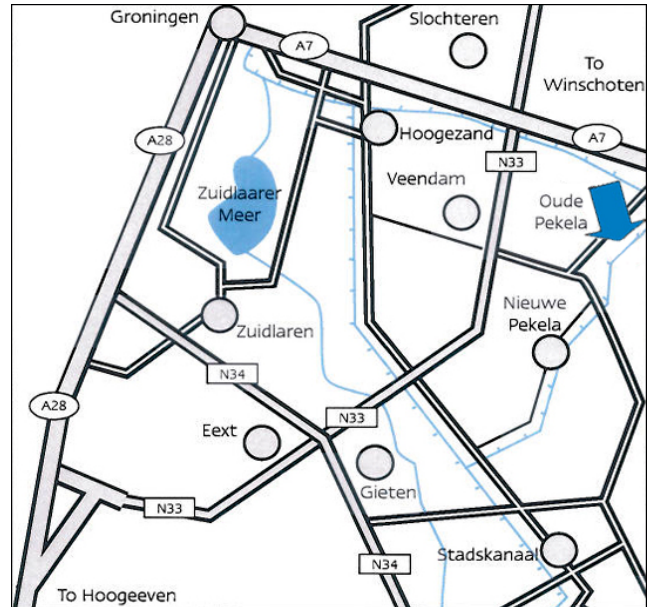

Route Description

Smurfit Kappa GSF

Industrieweg West 3
9665 PX Oude Pekela
The Netherlands
Phone: +31 (0) 597 670 670
Fax: +31 (0) 597 618 792

Coming from Amsterdam you can reach Smurfit Kappa GSF as follows:

- Direction Amstelveen/ Utrecht (A9).
- Amersfoort (A1), direction Groningen (A28)
- Exit Assen Zuid/ Veendam (A28), direction Veendam (N33)
- Exit Veendam/ Pekela's, direction Pekela's
- First exit Pekela/ Winschoten, direction Winschoten
- After approximately 1 km GSF is situated on the right; continue until the first exit, follow the signs "Industrieterrein West".
- Follow the road until you arrive at Smurfit Kappa GSF

From Groningen (A7) you can reach Smurfit Kappa GSF as follows:

- Direction Amstelveen/ Utrecht (A9).
- Direction Hoogezand/ Delfzijl (A7)
- Exit Veendam/ Winschoten, direction Veendam (N33)
- Exit Veendam/ Pekela's, direction Pekela's
- First exit Pekela/ Winschoten, direction Winschoten
- After approximately 1 km GSF is situated on the right; continue until the first exit, follow the signs "Industrieterrein West".
- Follow the road until you arrive at Smurfit Kappa GSF