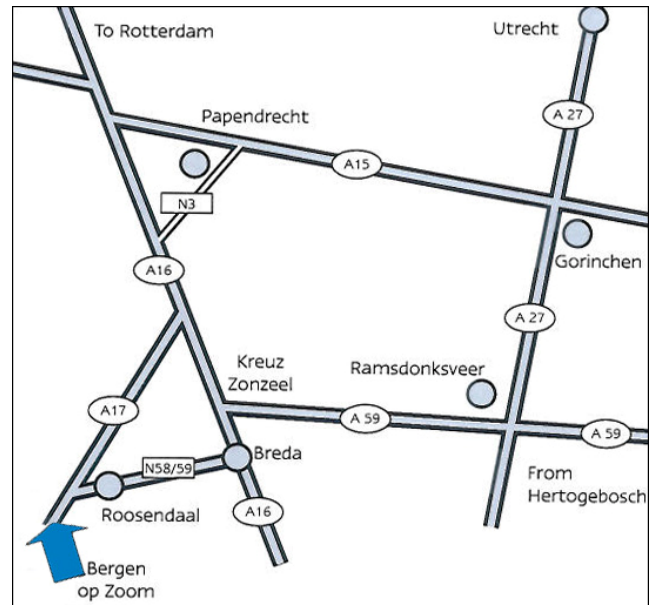

## Route Description

### Smurfit Kappa Trimbach

Ravelstraat 28

4614 XD Bergen op Zoom

The Netherlands

Phone: +31 (0)164 213 110

Fax: +31 (0)164 213 190

From Utrecht/Amsterdam A27 you can reach Smurfit Kappa Trimbach as follows:

- Take the motorway A27 towards Breda.
- Take the exit towards Roosendaal/ Raamsdonksveer (A59)
- Stay on the A59 until intersection with the A16 (Motorway intersection Zonzeel)
- Take the A16 going to Breda/ Antwerpen
- On the A16 take the exit Etten/Leur/ Roosendaal (A58)
- Follow the A58 towards Bergen op Zoom and take the exit Bergen op Zoom-Noord/ Steenberg (on the left side you will see Philip Morris)
- At the first light take a left (Marconilaan)
- Third street take a right (at the flashing signal), that is the Ravelstraat.
- Approx. 1000 Meters on the left side is Smurfit Kappa Trimbach BV

From 's Hertogenbosch/Breda/Roosendaal you can reach Smurfit Kappa Trimbach as follows:

- Over the A59 's Hertogenbosch/ Raamsdonksveer
- Stay on the A59 until intersection with the A16 (Motorway intersection Zonzeel)
- Take the A16 going to Breda/ Antwerpen
- On the A16 take the exit Etten/Leur/ Roosendaal (A58)
- Follow the A58 towards Bergen op Zoom and take the exit Bergen op Zoom-Noord/ Steenberg (on the left side you will see Philip Morris)
- At the first light take a left (Marconilaan)
- Third street take a right (at the flashing signal), that is the Ravelstraat.
- Approx. 1000 Meters on the left side is Smurfit Kappa Trimbach BV