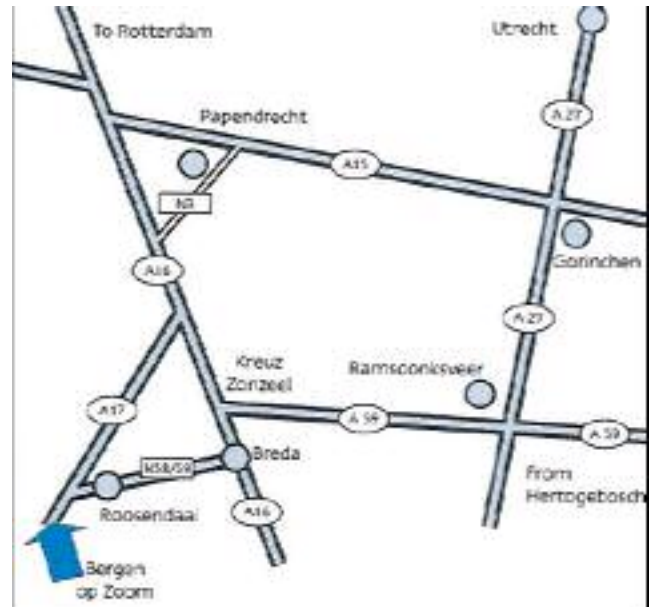

## Route Description

### Smurfit Kappa Trimbach

Ravelstraat 28

4614 XD Bergen op Zoom

The Netherlands

Phone: +31 (0)164 213 110

Fax: +31 (0)164 213 190

From Utrecht/Amsterdam A27 you can reach Smurfit Kappa Trimbach as follows:

- Take the motorway A27 towards Breda.
- Take the exit towards Roosendaal/ Raamsdonksveer (A59)
- Stay on the A59 until intersection with the A16 (Motorway intersection Zonzeel)
- Take the A16 going to Breda/ Antwerpen
- On the A16 take exit 16 towards Etten-Leur/ Roosendaal (A58)
- Follow the A58 towards Bergen op Zoom and take the exit Bergen op Zoom-Noord/ Steenbergen (on the left side you will see Philip Morris)
- Keep right towards Bergen op Zoom-Noord
- At the first traffic light take a left and at the next light go straight on.
- At the third traffic light take a left (Marconilaan-Noord)
- Third street take a right (at the flashing signal), that is the Ravelstraat.
- Approx. 1000 Meters on the left side is Smurfit Kappa Trimbach BV

From 's Hertogenbosch/Breda/Roosendaal you can reach Smurfit Kappa Trimbach as follows:

- Over the A59 's Hertogenbosch/ Raamsdonksveer
- Stay on the A59 until intersection with the A16 (Motorway intersection Zonzeel)
- For the rest of the route description please see the description from Utrecht above.